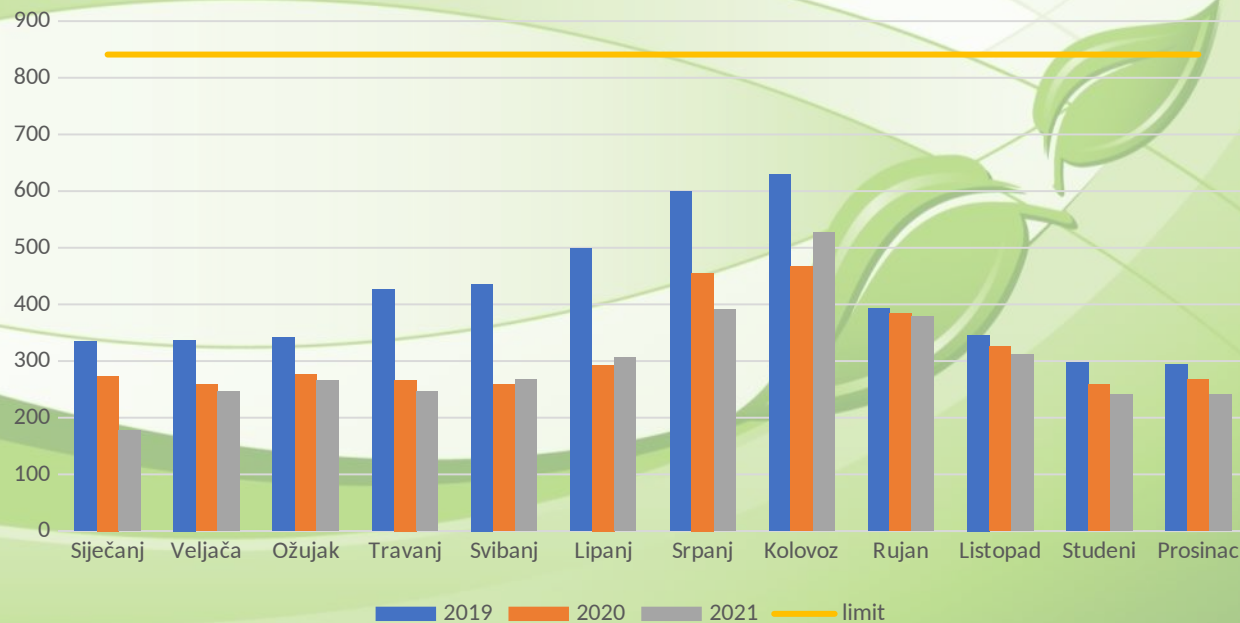

1 maj Labin

841	2019	2020	2021
Siječanj	40%	33%	21%
Veljača	40%	31%	29%
Ožujak	41%	33%	32%
Travanj	51%	32%	29%
Svibanj	52%	31%	32%
Lipanj	59%	35%	36%
Srpanj	71%	54%	47%
Kolovoz	75%	55%	63%
Rujan	47%	46%	45%
Listopad	41%	39%	37%
Studeni	35%	31%	29%
Prosinac	35%	32%	29%