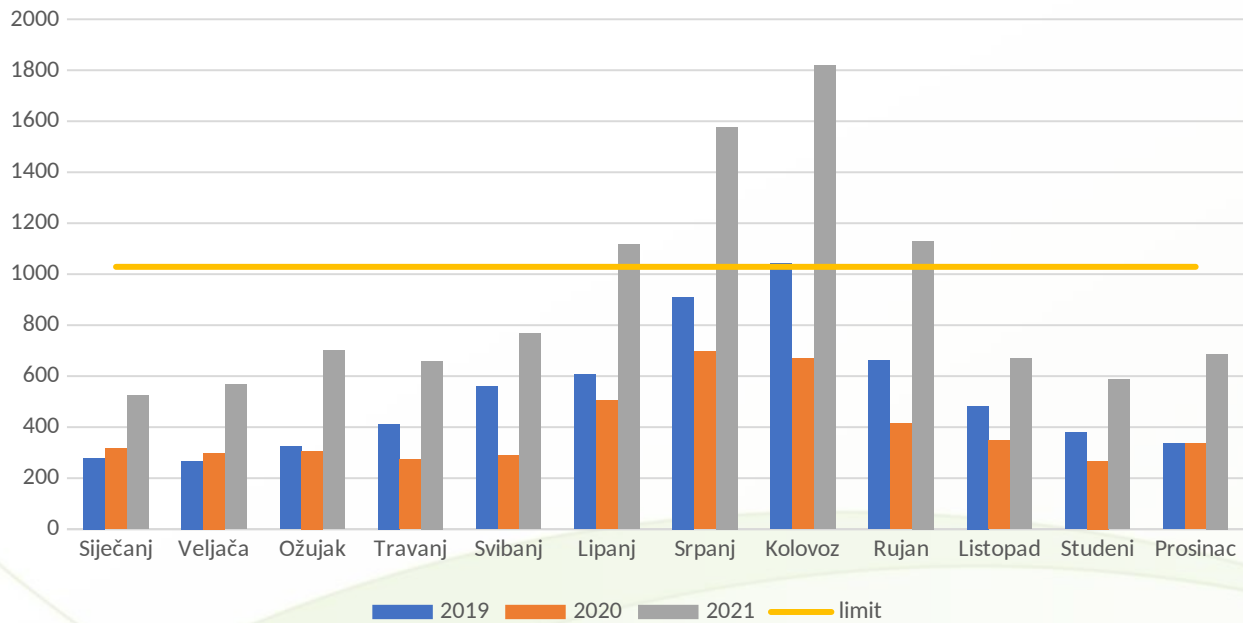

6 maj Umag

1029	2019	2020	2021
Siječanj	27%	31%	51%
Veljača	26%	29%	55%
Ožujak	31%	30%	68%
Travanj	40%	26%	64%
Svibanj	54%	28%	75%
Lipanj	59%	49%	109%
Srpanj	88%	68%	153%
Kolovoz	101%	65%	177%
Rujan	64%	40%	110%
Listopad	47%	34%	65%
Studeni	37%	26%	57%
Prosinac	33%	33%	67%

Zeleno Srce Istre