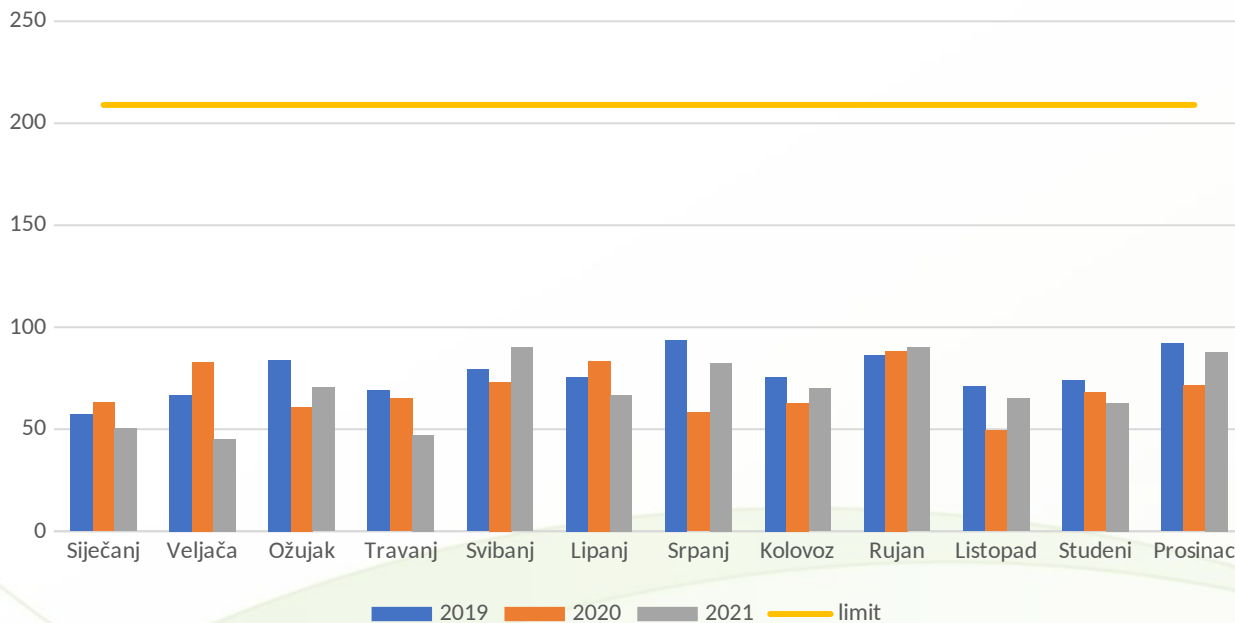

Zeleno Srce Istre

KS Rovinj

	2019	2020	2021
763			
Siječanj	68%	62%	58%
Veljača	60%	55%	53%
Ožujak	73%	62%	63%
Travanj	102%	54%	68%
Svibanj	114%	54%	82%
Lipanj	153%	96%	124%
Srpanj	209%	148%	178%
Kolovoz	228%	165%	206%
Rujan	149%	97%	148%
Listopad	104%	73%	78%
Studeni	72%	62%	65%
Prosinac	70%	69%	61%

Usluga Poreč

1098	2019	2020	2021
Siječanj	68%	62%	56%
Veljača	60%	54%	54%
Ožujak	59%	60%	66%
Travanj	85%	59%	74%
Svibanj	103%	64%	88%
Lipanj	155%	105%	141%
Srpanj	242%	176%	220%
Kolovoz	264%	195%	272%
Rujan	165%	117%	169%
Listopad	93%	79%	82%
Studeni	62%	66%	63%
Prosinac	64%	72%	57%

Zeleno Srce Istre

Usluga Pazin

586	2019	2020	2021
Siječanj	41%	49%	34%
Veljača	41%	31%	35%
Ožujak	42%	30%	43%
Travanj	54%	44%	34%
Svibanj	50%	48%	33%
Lipanj	48%	45%	41%
Srpanj	63%	55%	42%
Kolovoz	69%	49%	45%
Rujan	57%	56%	41%
Listopad	60%	48%	39%
Studeni	59%	37%	40%
Prosinac	56%	41%	41%

Park Buzet

209	2019	2020	2021
Siječanj	27%	30%	24%
Veljača	32%	40%	22%
Ožujak	40%	29%	34%
Travanj	33%	31%	23%
Svibanj	38%	35%	43%
Lipanj	36%	40%	32%
Srpanj	45%	28%	39%
Kolovoz	36%	30%	34%
Rujan	41%	42%	43%
Listopad	34%	24%	31%
Studeni	35%	33%	30%
Prosinac	44%	34%	42%