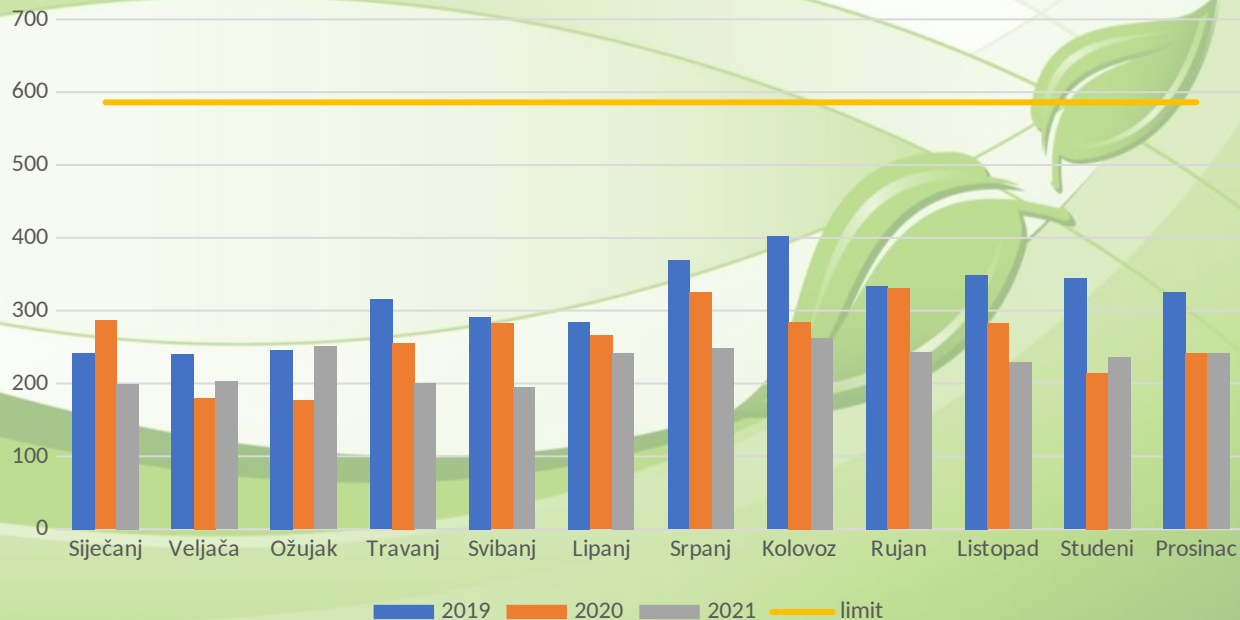

Zeleno Srce Istre

KS Rovinj

	2019	2020	2021
763			
Siječanj	68%	62%	58%
Veljača	60%	55%	53%
Ožujak	73%	62%	63%
Travanj	102%	54%	68%
Svibanj	114%	54%	82%
Lipanj	153%	96%	124%
Srpanj	209%	148%	178%
Kolovoz	228%	165%	206%
Rujan	149%	97%	148%
Listopad	104%	73%	78%
Studeni	72%	62%	65%
Prosinac	70%	69%	61%

Usluga Poreč

1098	2019	2020	2021
Siječanj	68%	62%	56%
Veljača	60%	54%	54%
Ožujak	59%	60%	66%
Travanj	85%	59%	74%
Svibanj	103%	64%	88%
Lipanj	155%	105%	141%
Srpanj	242%	176%	220%
Kolovoz	264%	195%	272%
Rujan	165%	117%	169%
Listopad	93%	79%	82%
Studeni	62%	66%	63%
Prosinac	64%	72%	57%

Zeleno Srce Istre

Usluga Pazin

586	2019	2020	2021
Siječanj	41%	49%	34%
Veljača	41%	31%	35%
Ožujak	42%	30%	43%
Travanj	54%	44%	34%
Svibanj	50%	48%	33%
Lipanj	48%	45%	41%
Srpanj	63%	55%	42%
Kolovoz	69%	49%	45%
Rujan	57%	56%	41%
Listopad	60%	48%	39%
Studeni	59%	37%	40%
Prosinac	56%	41%	41%

Park Buzet

209	2019	2020	2021
Siječanj	27%	30%	24%
Veljača	32%	40%	22%
Ožujak	40%	29%	34%
Travanj	33%	31%	23%
Svibanj	38%	35%	43%
Lipanj	36%	40%	32%
Srpanj	45%	28%	39%
Kolovoz	36%	30%	34%
Rujan	41%	42%	43%
Listopad	34%	24%	31%
Studeni	35%	33%	30%
Prosinac	44%	34%	42%