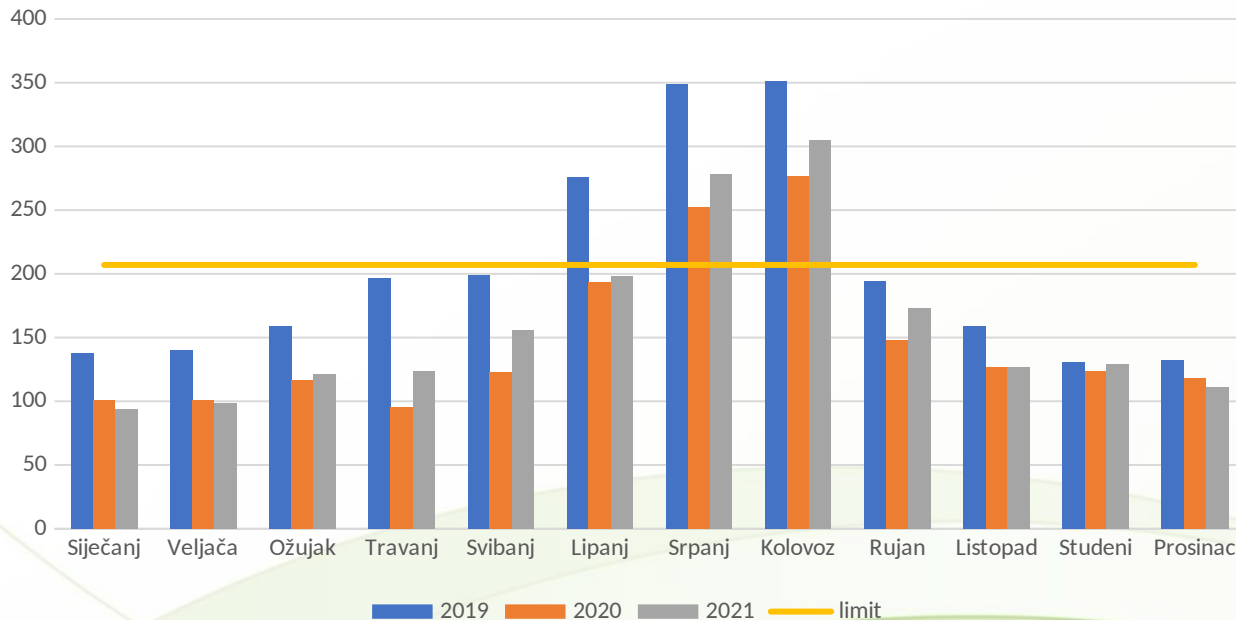

Conrada

	2019	2020	2021
207			
Siječanj	66%	49%	45%
Veljača	68%	49%	48%
Ožujak	77%	56%	59%
Travanj	95%	46%	60%
Svibanj	96%	59%	75%
Lipanj	133%	93%	96%
Srpanj	168%	122%	134%
Kolovoz	170%	134%	147%
Rujan	94%	71%	84%
Listopad	77%	61%	61%
Studeni	63%	60%	62%
Prosinac	64%	57%	53%

Zeleno Srce Istre

KS Rovinj

	2019	2020	2021
763			
Siječanj	68%	62%	58%
Veljača	60%	55%	53%
Ožujak	73%	62%	63%
Travanj	102%	54%	68%
Svibanj	114%	54%	82%
Lipanj	153%	96%	124%
Srpanj	209%	148%	178%
Kolovoz	228%	165%	206%
Rujan	149%	97%	148%
Listopad	104%	73%	78%
Studeni	72%	62%	65%
Prosinac	70%	69%	61%