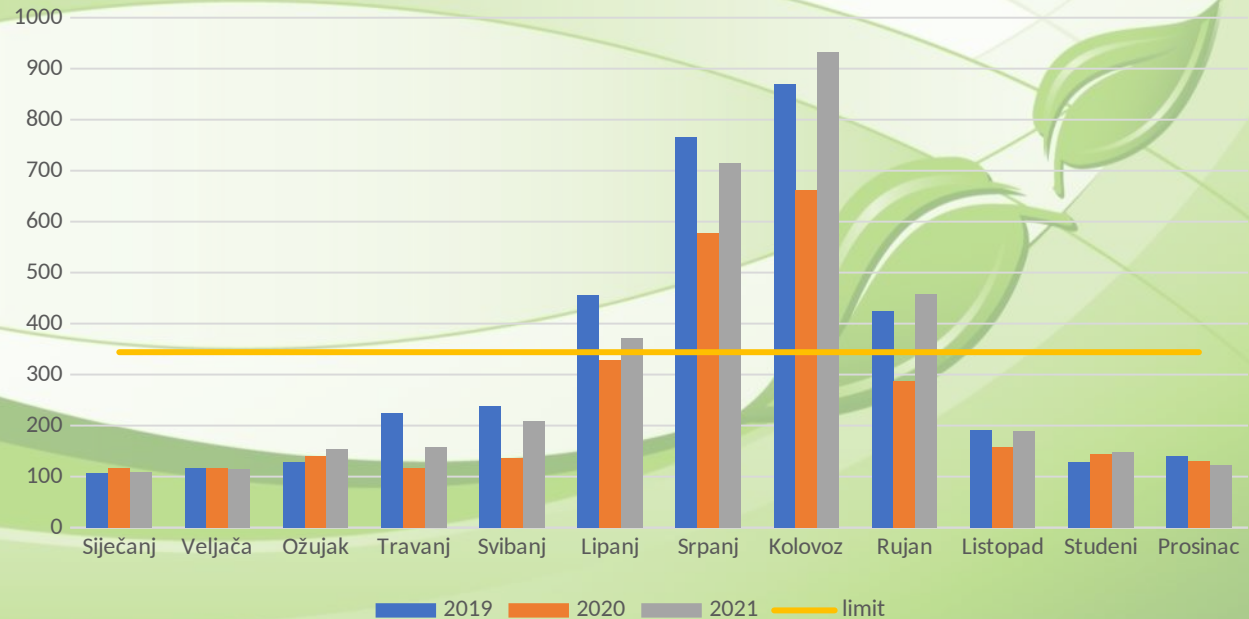

Herculanea

	2019	2020	2021
2 318			
Siječanj	72%	72%	65%
Veljača	68%	67%	61%
Ožujak	79%	70%	72%
Travanj	89%	68%	70%
Svibanj	92%	71%	80%
Lipanj	102%	85%	87%
Srpanj	135%	107%	112%
Kolovoz	142%	117%	123%
Rujan	98%	84%	88%
Listopad	83%	77%	70%
Studeni	75%	71%	69%
Prosinac	78%	76%	69%

Zeleno Srce Istre

MED EKO

	2019	2020	2021
344			
Siječanj	31%	34%	32%
Veljača	34%	34%	33%
Ožujak	37%	41%	45%
Travanj	65%	34%	46%
Svibanj	69%	40%	61%
Lipanj	133%	96%	108%
Srpanj	223%	168%	208%
Kolovoz	253%	193%	271%
Rujan	123%	83%	133%
Listopad	56%	46%	55%
Studeni	37%	42%	43%
Prosinac	41%	38%	35%