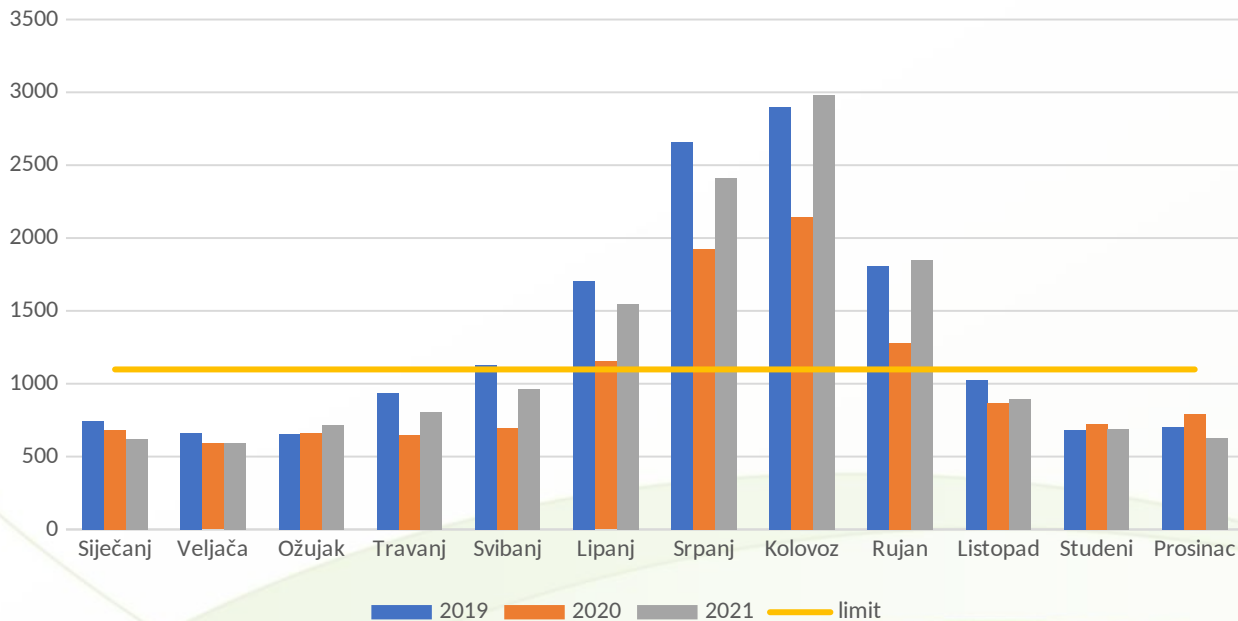

Zeleno Srce Istre

MED EKO

	2019	2020	2021
344			
Siječanj	31%	34%	32%
Veljača	34%	34%	33%
Ožujak	37%	41%	45%
Travanj	65%	34%	46%
Svibanj	69%	40%	61%
Lipanj	133%	96%	108%
Srpanj	223%	168%	208%
Kolovoz	253%	193%	271%
Rujan	123%	83%	133%
Listopad	56%	46%	55%
Studeni	37%	42%	43%
Prosinac	41%	38%	35%

Conrada

	2019	2020	2021
207			
Siječanj	66%	49%	45%
Veljača	68%	49%	48%
Ožujak	77%	56%	59%
Travanj	95%	46%	60%
Svibanj	96%	59%	75%
Lipanj	133%	93%	96%
Srpanj	168%	122%	134%
Kolovoz	170%	134%	147%
Rujan	94%	71%	84%
Listopad	77%	61%	61%
Studeni	63%	60%	62%
Prosinac	64%	57%	53%

Zeleno Srce Istre

KS Rovinj

	2019	2020	2021
763			
Siječanj	68%	62%	58%
Veljača	60%	55%	53%
Ožujak	73%	62%	63%
Travanj	102%	54%	68%
Svibanj	114%	54%	82%
Lipanj	153%	96%	124%
Srpanj	209%	148%	178%
Kolovoz	228%	165%	206%
Rujan	149%	97%	148%
Listopad	104%	73%	78%
Studeni	72%	62%	65%
Prosinac	70%	69%	61%

Usluga Poreč

1098	2019	2020	2021
Siječanj	68%	62%	56%
Veljača	60%	54%	54%
Ožujak	59%	60%	66%
Travanj	85%	59%	74%
Svibanj	103%	64%	88%
Lipanj	155%	105%	141%
Srpanj	242%	176%	220%
Kolovoz	264%	195%	272%
Rujan	165%	117%	169%
Listopad	93%	79%	82%
Studeni	62%	66%	63%
Prosinac	64%	72%	57%