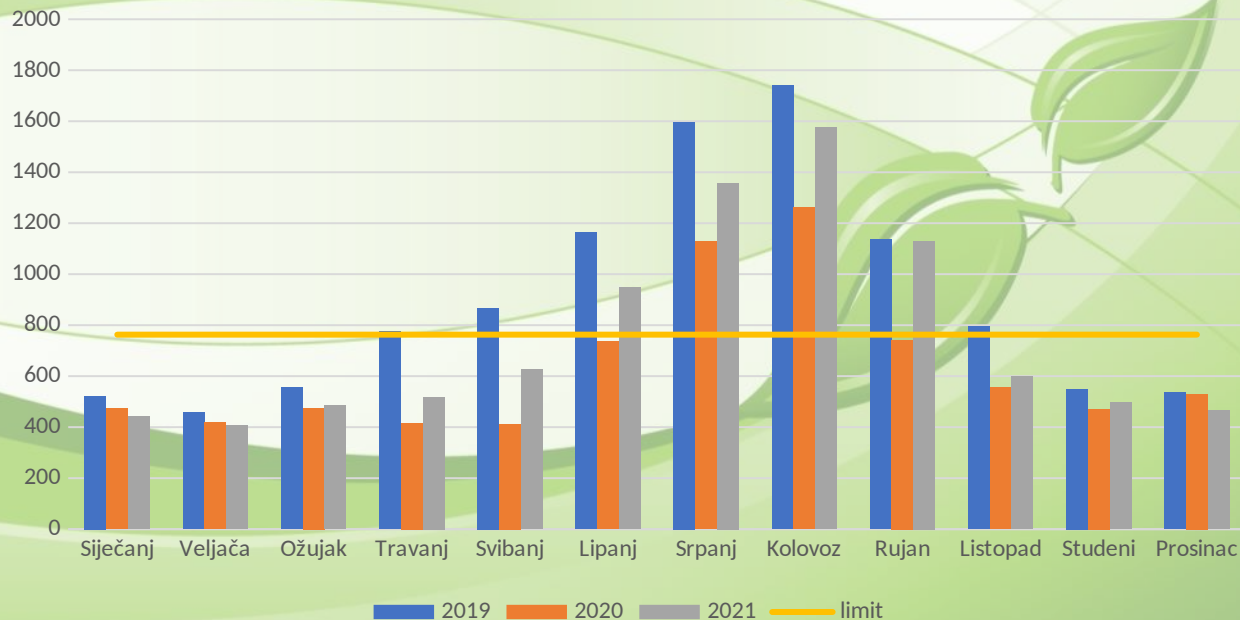

Zeleno Srce Istre

MED EKO

	2019	2020	2021
344			
Siječanj	31%	34%	32%
Veljača	34%	34%	33%
Ožujak	37%	41%	45%
Travanj	65%	34%	46%
Svibanj	69%	40%	61%
Lipanj	133%	96%	108%
Srpanj	223%	168%	208%
Kolovoz	253%	193%	271%
Rujan	123%	83%	133%
Listopad	56%	46%	55%
Studeni	37%	42%	43%
Prosinac	41%	38%	35%

Conrada

	2019	2020	2021
207			
Siječanj	66%	49%	45%
Veljača	68%	49%	48%
Ožujak	77%	56%	59%
Travanj	95%	46%	60%
Svibanj	96%	59%	75%
Lipanj	133%	93%	96%
Srpanj	168%	122%	134%
Kolovoz	170%	134%	147%
Rujan	94%	71%	84%
Listopad	77%	61%	61%
Studeni	63%	60%	62%
Prosinac	64%	57%	53%

Zeleno Srce Istre

KS Rovinj

	2019	2020	2021
763			
Siječanj	68%	62%	58%
Veljača	60%	55%	53%
Ožujak	73%	62%	63%
Travanj	102%	54%	68%
Svibanj	114%	54%	82%
Lipanj	153%	96%	124%
Srpanj	209%	148%	178%
Kolovoz	228%	165%	206%
Rujan	149%	97%	148%
Listopad	104%	73%	78%
Studeni	72%	62%	65%
Prosinac	70%	69%	61%

Usluga Poreč

1098	2019	2020	2021
Siječanj	68%	62%	56%
Veljača	60%	54%	54%
Ožujak	59%	60%	66%
Travanj	85%	59%	74%
Svibanj	103%	64%	88%
Lipanj	155%	105%	141%
Srpanj	242%	176%	220%
Kolovoz	264%	195%	272%
Rujan	165%	117%	169%
Listopad	93%	79%	82%
Studeni	62%	66%	63%
Prosinac	64%	72%	57%